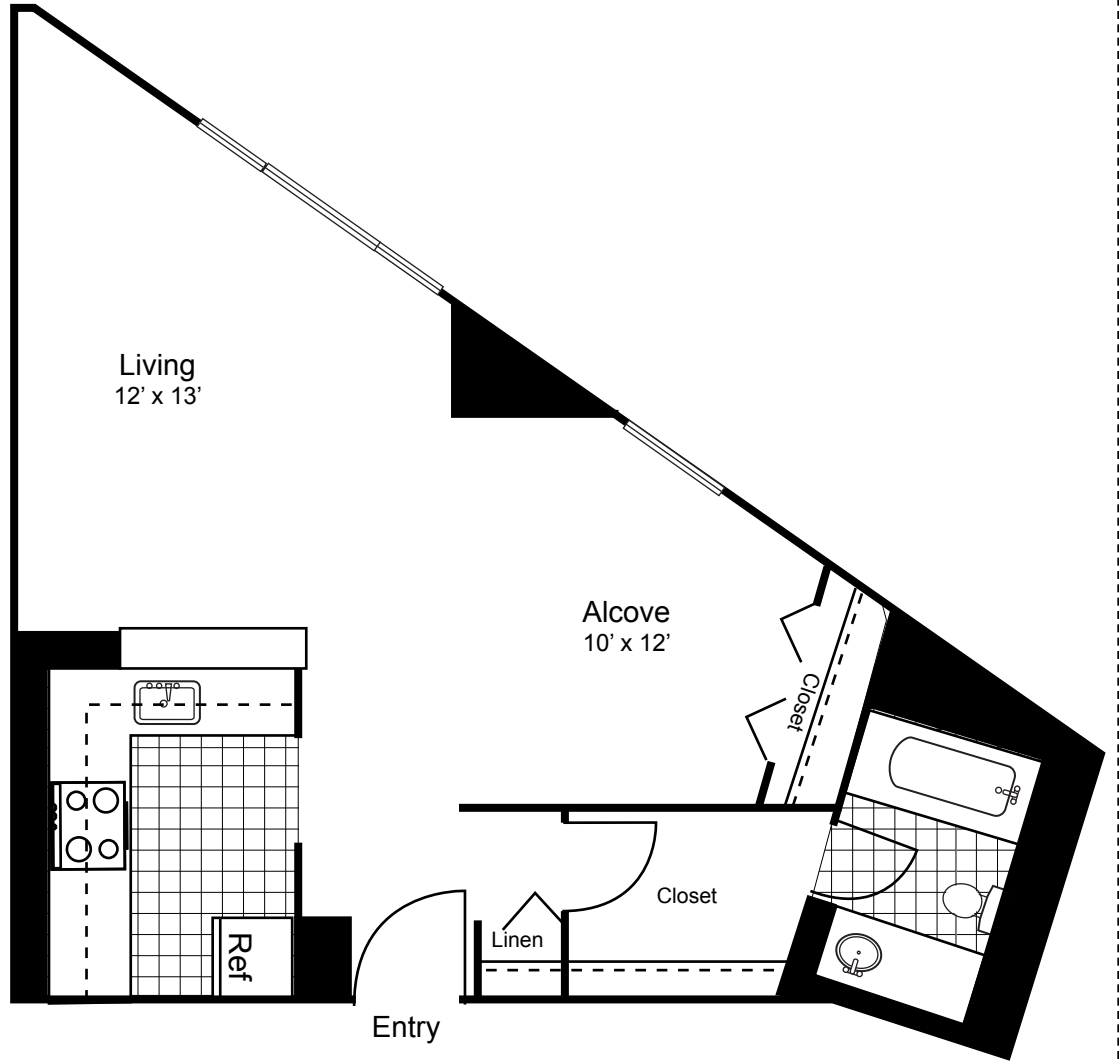

S1
Studio Alcove
470-520 square feet

* All dimensions and square footages are approximate.